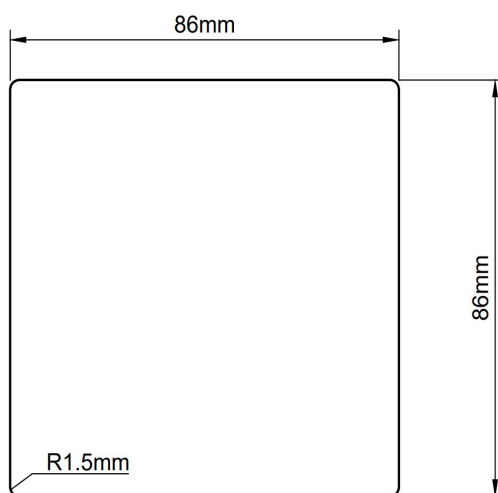

Input | Specs 2-Wire E-Bus, combined power and data

IP Rating | IP20

Weight | 200g

DIMENSION DIAGRAMS

RECOMMENDED CUT-OUT FOR RECESS MOUNT

RECESS PROFILE

SURFACE PROFILE

SURFACE MOUNT