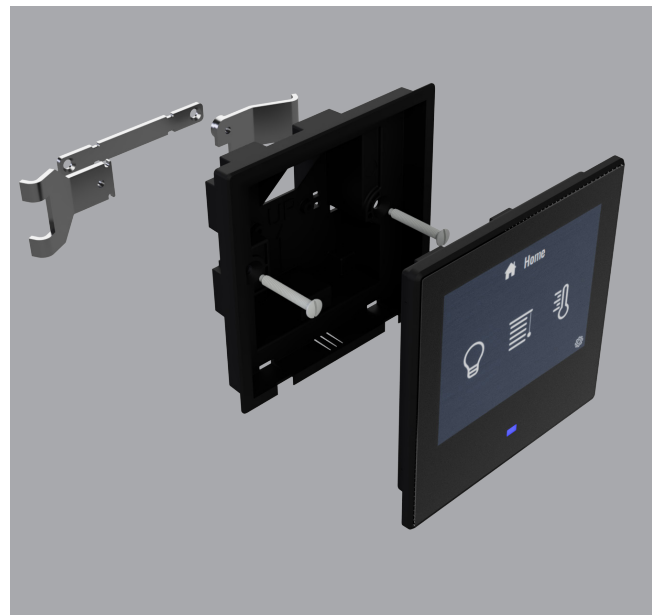

KEY FEATURES

3.5" Full colour touch screen | 16 Lighting Scenes, 8 locally user programmable | Bluetooth enabled firmware upgrade | Selectable colour backdrop | Full colour LED status indication | Audible key-press feedback | Below 0.5 Watt power consumption in standby mode | Integrated blind control | Temperature control | Wake on touch | Standard easy install surface mount with black or white decor trim | Elegant recess mount option with custom back-box and fixing clips | Premium glass surface for scratch resistance and cleaning | Simple SPECS3 2-wire E-Bus installation, loop-in, loop-out for power and data

Input | Specs 2-Wire E-Bus, combined power and data

IP Rating | IP20

Weight | 200g

DIMENSION DIAGRAMS

RECOMMENDED CUT-OUT FOR RECESS MOUNT

RECESS PROFILE

SURFACE PROFILE

SURFACE MOUNT

Ordering code :

SPS.20-S1-B

Box contents :

1 x SPS.20

1 x Decor
2 x M3,5 x 30 Screws
1 x Removal Tool

RECESS MOUNT

Ordering code :

SPS.20-R1-B

Box contents :

1 x SPS.20

1 x Clip Kit
2 x M3,5 x 30 Screws
1 x Removal Tool

SIMMTRONIC