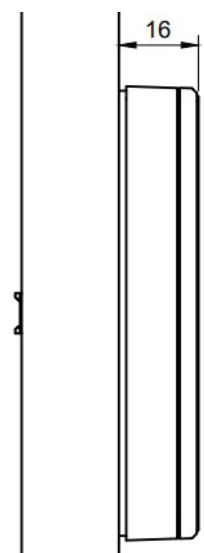

Input | Specs 2-Wire E-Bus, combined power and data

IP Rating | IP20

Weight | 200g

DIMENSION DIAGRAMS

RECOMMENDED CUT-OUT FOR RECESS MOUNT

RECESS PROFILE

SURFACE PROFILE

SURFACE MOUNT

Ordering code :

SPS.20-S1-B

Box contents :

1 x SPS.20

1 x Decor
2 x M3,5 x 30 Screws
1 x Removal Tool

RECESS MOUNT

Ordering code :

SPS.20-R1-B