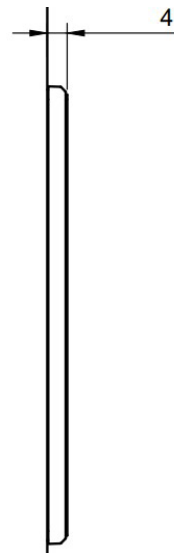

Input | Specs 2-Wire E-Bus, combined power and data

IP Rating | IP20

Weight | 200g

DIMENSION DIAGRAMS

RECOMMENDED CUT-OUT FOR RECESS MOUNT

RECESS PROFILE

SURFACE PROFILE

SURFACE MOUNT

Ordering code :

SPS.20-S1-B

Box contents :

1 x SPS.20

1 x Decor
2 x M3,5 x 30 Screws
1 x Removal Tool

RECESS MOUNT

Ordering code :

SPS.20-R1-B