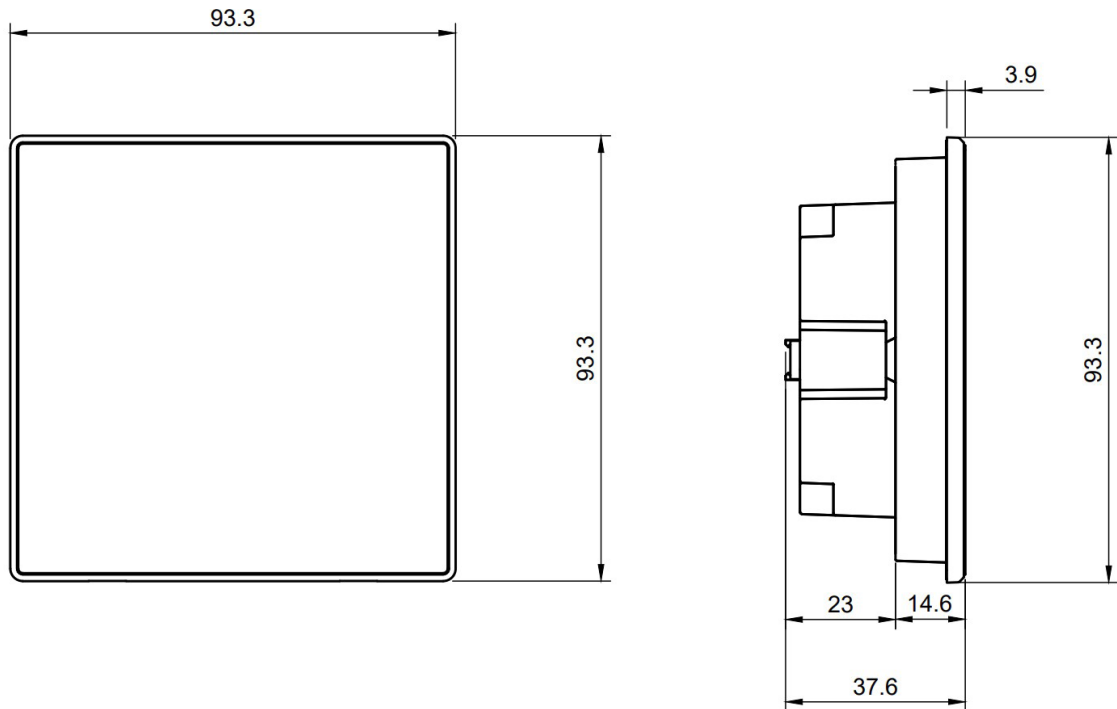

Input | Specs 2-Wire E-Bus, combined power and data

IP Rating | IP20

Weight | 200g

DIMENSION DIAGRAMS

RECOMMENDED CUT-OUT FOR RECESS MOUNT

RECESS PROFILE

SURFACE PROFILE

SURFACE MOUNT